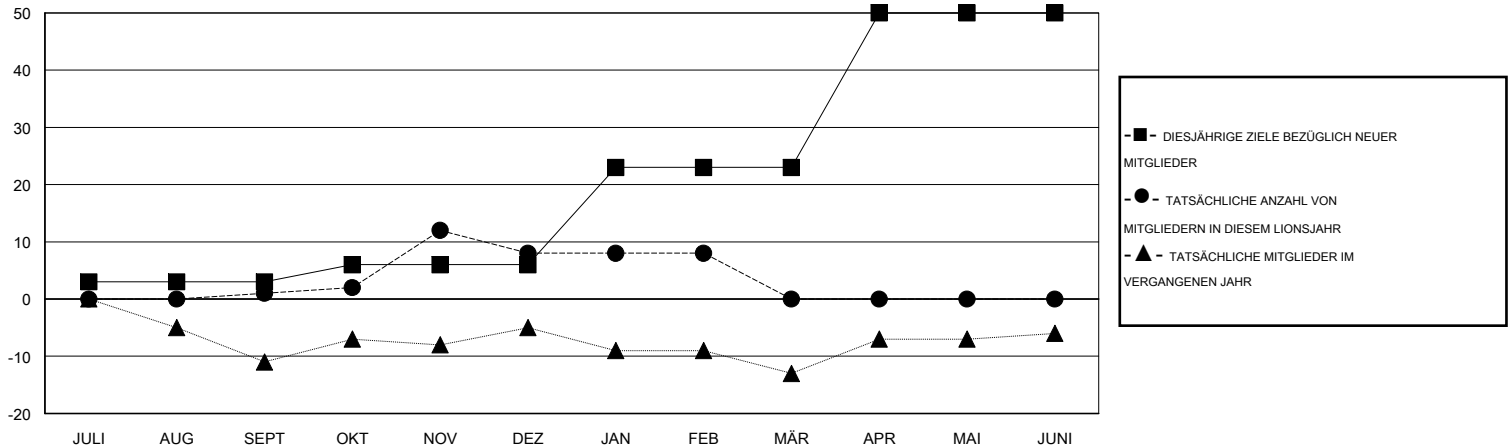

ZIELE UND TATSÄCHLICHE MITGLIEDER KUMULATIV

ABGEMELDETE CLUBS: 0	
AUSGETRETENE MITGLIEDER	
VERSTORBEN	10
CLUB AUFGELOST	0
ANDERE	26
GESAMT	36

27 VON 57 CLUBS HABEN 1 ODER MEHR NEUE MITGLIEDER AUFGENOMMEN

GESCHLECHTERVERTEILUNG	
MANN	1,550 (78.88%)
FRAU	415 (21.12%)

[KLICKEN SIE HIER FÜR ANGABEN ZUM ZUSTAND DES CLUBS](#)

FAMILIENMITGLIEDER	0
HAUSHALTSVORSTAND	0
NICHT-FAMILIENVORSTAND	0