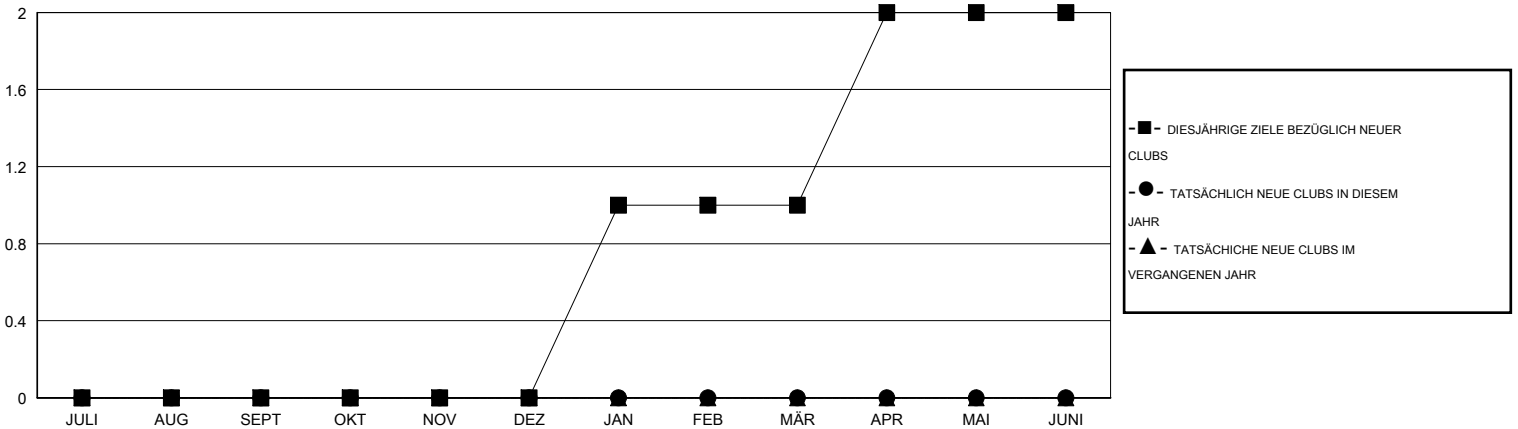

MONTHLY MEMBERSHIP PROGRESS REPORT

District 111NB

Results as of: 2/29/2016

GMT: Carl Robert Rettby

STANDORT GERMANY

GMT KONST. GEB.: 4

Clubs				
ERGEBNISSE FÜR 2015-2016				
QUARTAL	ZIEL NEUE CLUBS	NEUE CLUBS	AUFGELOSTE CLUBS	NETTO-GEWINN/-VERLUST
JULI/AUG/SEPT	0	0	0	0
OKT/NOV/DEZ	0	0	0	0
JAN/FEB/MÄR	1	0	0	0
APR/MAI/JUNI	1	0	0	0

Pro Mitglied				
ERGEBNISSE FÜR 2015-2016				
QUARTAL	ZIEL NEUE MITGLIEDER	HINZUGEFÜGTE GRÜNDUNGS- UND NEUE MITGLIEDER	AUSGESCHIEDENE MITGLIEDER	NETTO-GEWINN/-VERLUST
JULI/AUG/SEPT	3	14	13	1
OKT/NOV/DEZ	3	18	11	7
JAN/FEB/MÄR	17	13	13	0
APR/MAI/JUNI	27	0	0	0

ZIELE UND TATSÄCHLICHE NEUE CLUBS KUMULATIV